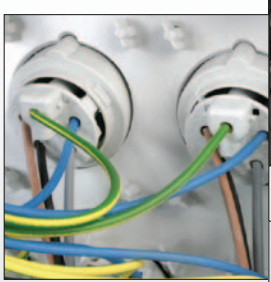

6 different sizes for installation of any sort of protection devices. From 9 to 24 DIN Rail modules. Any project requirement to be made to your exact specifications.

Plain enclosure

Enclosure with pre-wired socket outlets

Ready to use protected combination units

Ample internal space for wiring. The fitting of every device and its testing procedure are made under the EN60439-1-4 norms

The fitting of terminal blocks* aids the connection between power supply lines

M32-M40 cable entries provide an organized connection between the lines and accordingly to your needs

On every combination unit a Declaration of conformity is included, as well as its electrical diagram listing all components fitted.