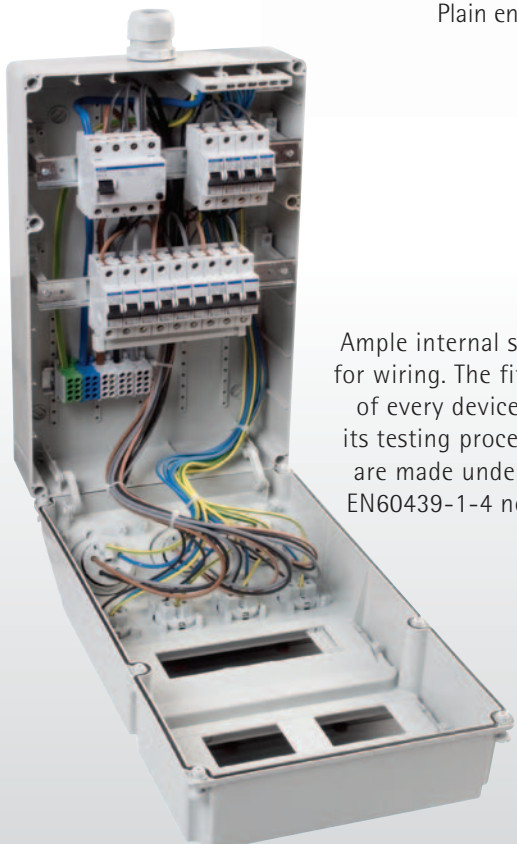

6 different sizes for installation of any sort of protection devices. From 9 to 24 DIN Rail modules. Any project requirement to be made to your exact specifications.

Plain enclosure

Enclosure with pre-wired socket outlets

Ready to use protected combination units

Ample internal space for wiring. The fitting of every device and its testing procedure are made under the EN60439-1-4 norms

The fitting of terminal blocks* aids the connection between power supply lines

M32-M40 cable entries provide an organized connection between the lines and accordingly to your needs

On every combination unit a Declaration of conformity is included, as well as its electrical diagram listing all components fitted.