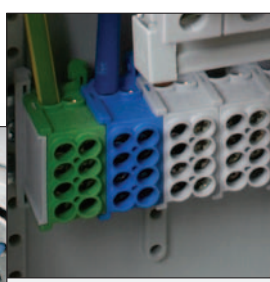

6 different sizes for installation of any sort of protection devices. From 9 to 24 DIN Rail modules. Any project requirement to be made to your exact specifications.

Plain enclosure

Enclosure with pre-wired socket outlets

Ready to use protected combination units

Ample internal space for wiring. The fitting of every device and its testing procedure are made under the EN60439-1-4 norms

The fitting of terminal blocks* aids the connection between power supply lines

M32-M40 cable entries provide an organized connection between the lines and accordingly to your needs

On every combination unit a Declaration of conformity is included, as well as its electrical diagram listing all components fitted.